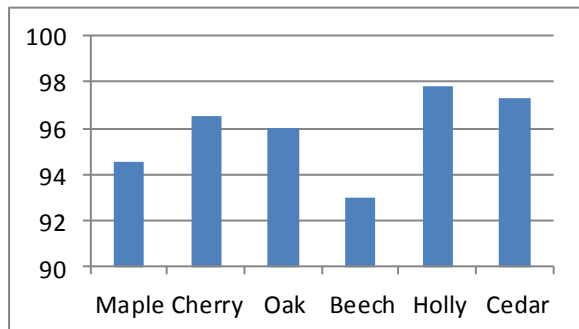

Attendance

Our overall attendance % for the year to date is **95.85%**. This is a good start to the year. Holly class once again have the overall highest % at 97.83%! Please see each class % below.

Poppy Appeal